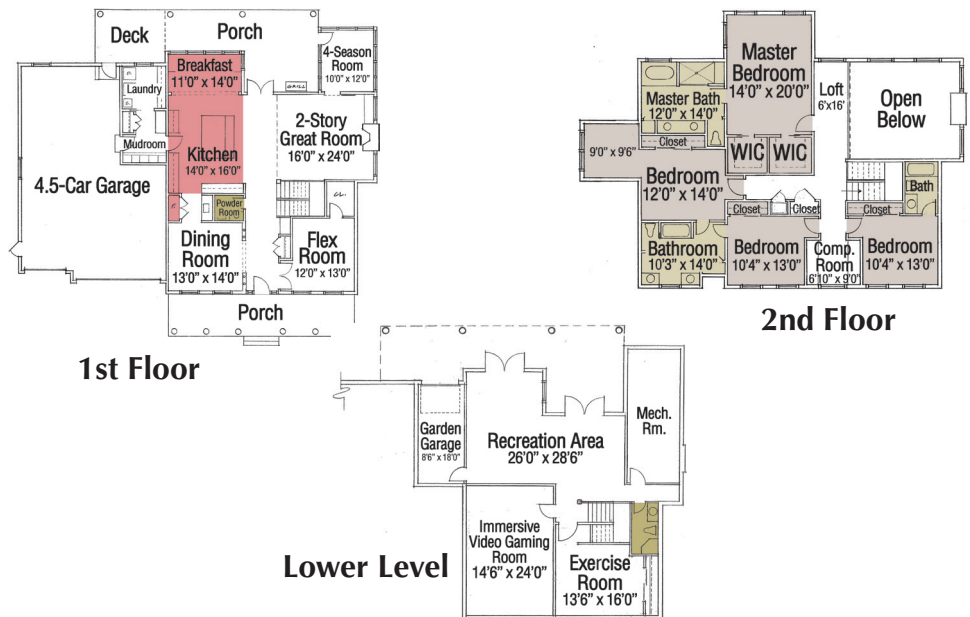

5. PRISM CONSTRUCTION COMPANY

PRISMCONSTRUCTIONCOMPANY.COM

MUST SEE: The Prism Parade home was designed/built to have the “WOW” factor around every corner, from the flavorful Georgian exterior design, to the 10-foot ceilings on the first floor, the towering two-story great room and open floor plan, as well as the 1,068 square feet of outdoor, roof-covered living space.

Sq. ft.: 5,272
Bedrooms: 4
Baths: 4 full & 1 half
Garage size: 4.5-Car
Price: \$674,900

- OUTSTANDING FEATURES**
- Quality-built Throughout with Copper Plumbing
 - Attached Lower Level “Garden Garage”
 - Spacious 1,419 SF Basement with Kitchenette Rough-in
 - Smart Home Technology and Video/Security System
 - Multimedia Entertainment, Including Immersive Video Gaming Room