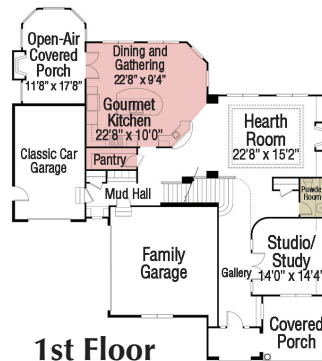

# 8. TRUBERRY CUSTOM HOMES

BIA FOUNDATION HOME  
TRUBERRY.COM

**MUST SEE:** The owners' retreat has a spa-like bathroom with a huge 8-foot-wide steam-room shower, two-tier seating and two each of four kinds of showerheads, offering the best way to relax at the end of a long day.

**Sq. ft.: 4,244**  
**Bedrooms: 5**  
**Baths: 4 full & 1 half**  
**Garage size: 3-Car**  
**Price: \$679,900**

**OUTSTANDING FEATURES**

- Dramatic Foyer Art Gallery
- Studio-study with Rounded Wall
- Relaxing Open-air Covered Porch
- Exquisite '40s-Style Built-ins
- Walk-out Lower Level with Focal-point Wall