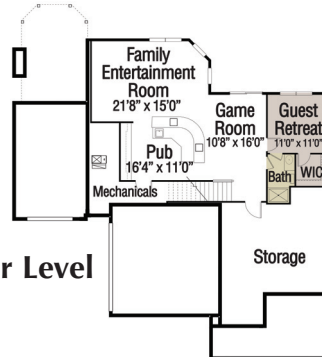

Lower Level

MEET THE BUILDER: This is the fifth BIA Foundation Home that Truberry Custom Homes has built to benefit Children's Hospital and the BIA Foundation. We have been building fine homes in central Ohio since we built our first

homes in Muirfield more than 25 years ago. Every home we design and build is unique, one-of-a-kind, tailored to the owners and built by the finest craftsmen around.

HOME DESIGN

Truberry Custom Homes
(614) 890-5588

INTERIOR DESIGN

Mary Shipley Interiors
(614) 946-1010

LANDSCAPE DESIGN

Blendon Gardens
(614) 840-0500

SALES CONTACT

Melissa McCauley
(614) 890-5588