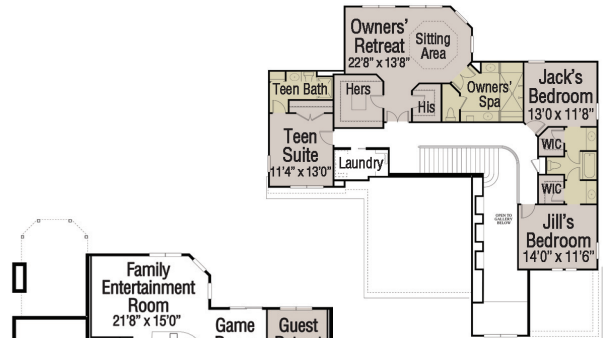

8. TRUBERRY CUSTOM HOMES

BIA FOUNDATION HOME
TRUBERRY.COM

MUST SEE: The owners' retreat has a spa-like bathroom with a huge 8-foot-wide steam-room shower, two-tier seating and two each of four kinds of showerheads, offering the best way to relax at the end of a long day.

Sq. ft.: 4,244
Bedrooms: 5
Baths: 4 full & 1 half
Garage size: 3-Car
Price: $679,900

OUTSTANDING FEATURES

- Dramatic Foyer Art Gallery
- Studio-study with Rounded Wall
- Relaxing Open-air Covered Porch
- Exquisite '40s-Style Built-ins
- Walk-out Lower Level with Focal-point Wall

2nd Floor

MEET THE BUILDER: This is the fifth BIA Foundation Home that Truberry Custom Homes has built to benefit Children's Hospital and the BIA Foundation. We have been building fine homes in central Ohio since we built our first

homes in Muirfield more than 25 years ago. Every home we design and build is unique, one-of-a-kind, tailored to the owners and built by the finest craftsmen around.

HOME DESIGN

Truberry Custom Homes
(614) 890-5588

INTERIOR DESIGN

Mary Shipley Interiors
(614) 946-1010

LANDSCAPE DESIGN

Blendon Gardens
(614) 840-0500

SALES CONTACT

Melissa McCauley
(614) 890-5588