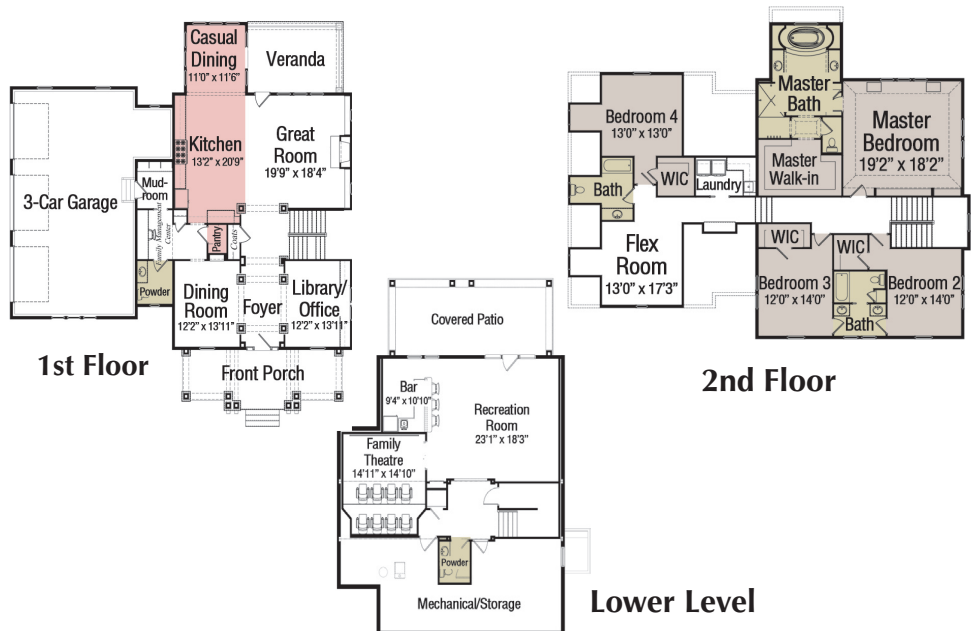

**Sq. ft.: 5,048**  
**Bedrooms: 4**  
**Baths: 3 full & 2 half**  
**Garage size: 3-Car**  
**Price: \$749,900**

**OUTSTANDING FEATURES**

- All Custom Interior Trim
- Custom Ash Hardwood Floors
- Luxurious Master Bath Retreat
- State-of-the-art Home Theater with Starry Night Ceiling
- Unique Wedding Theme Staging