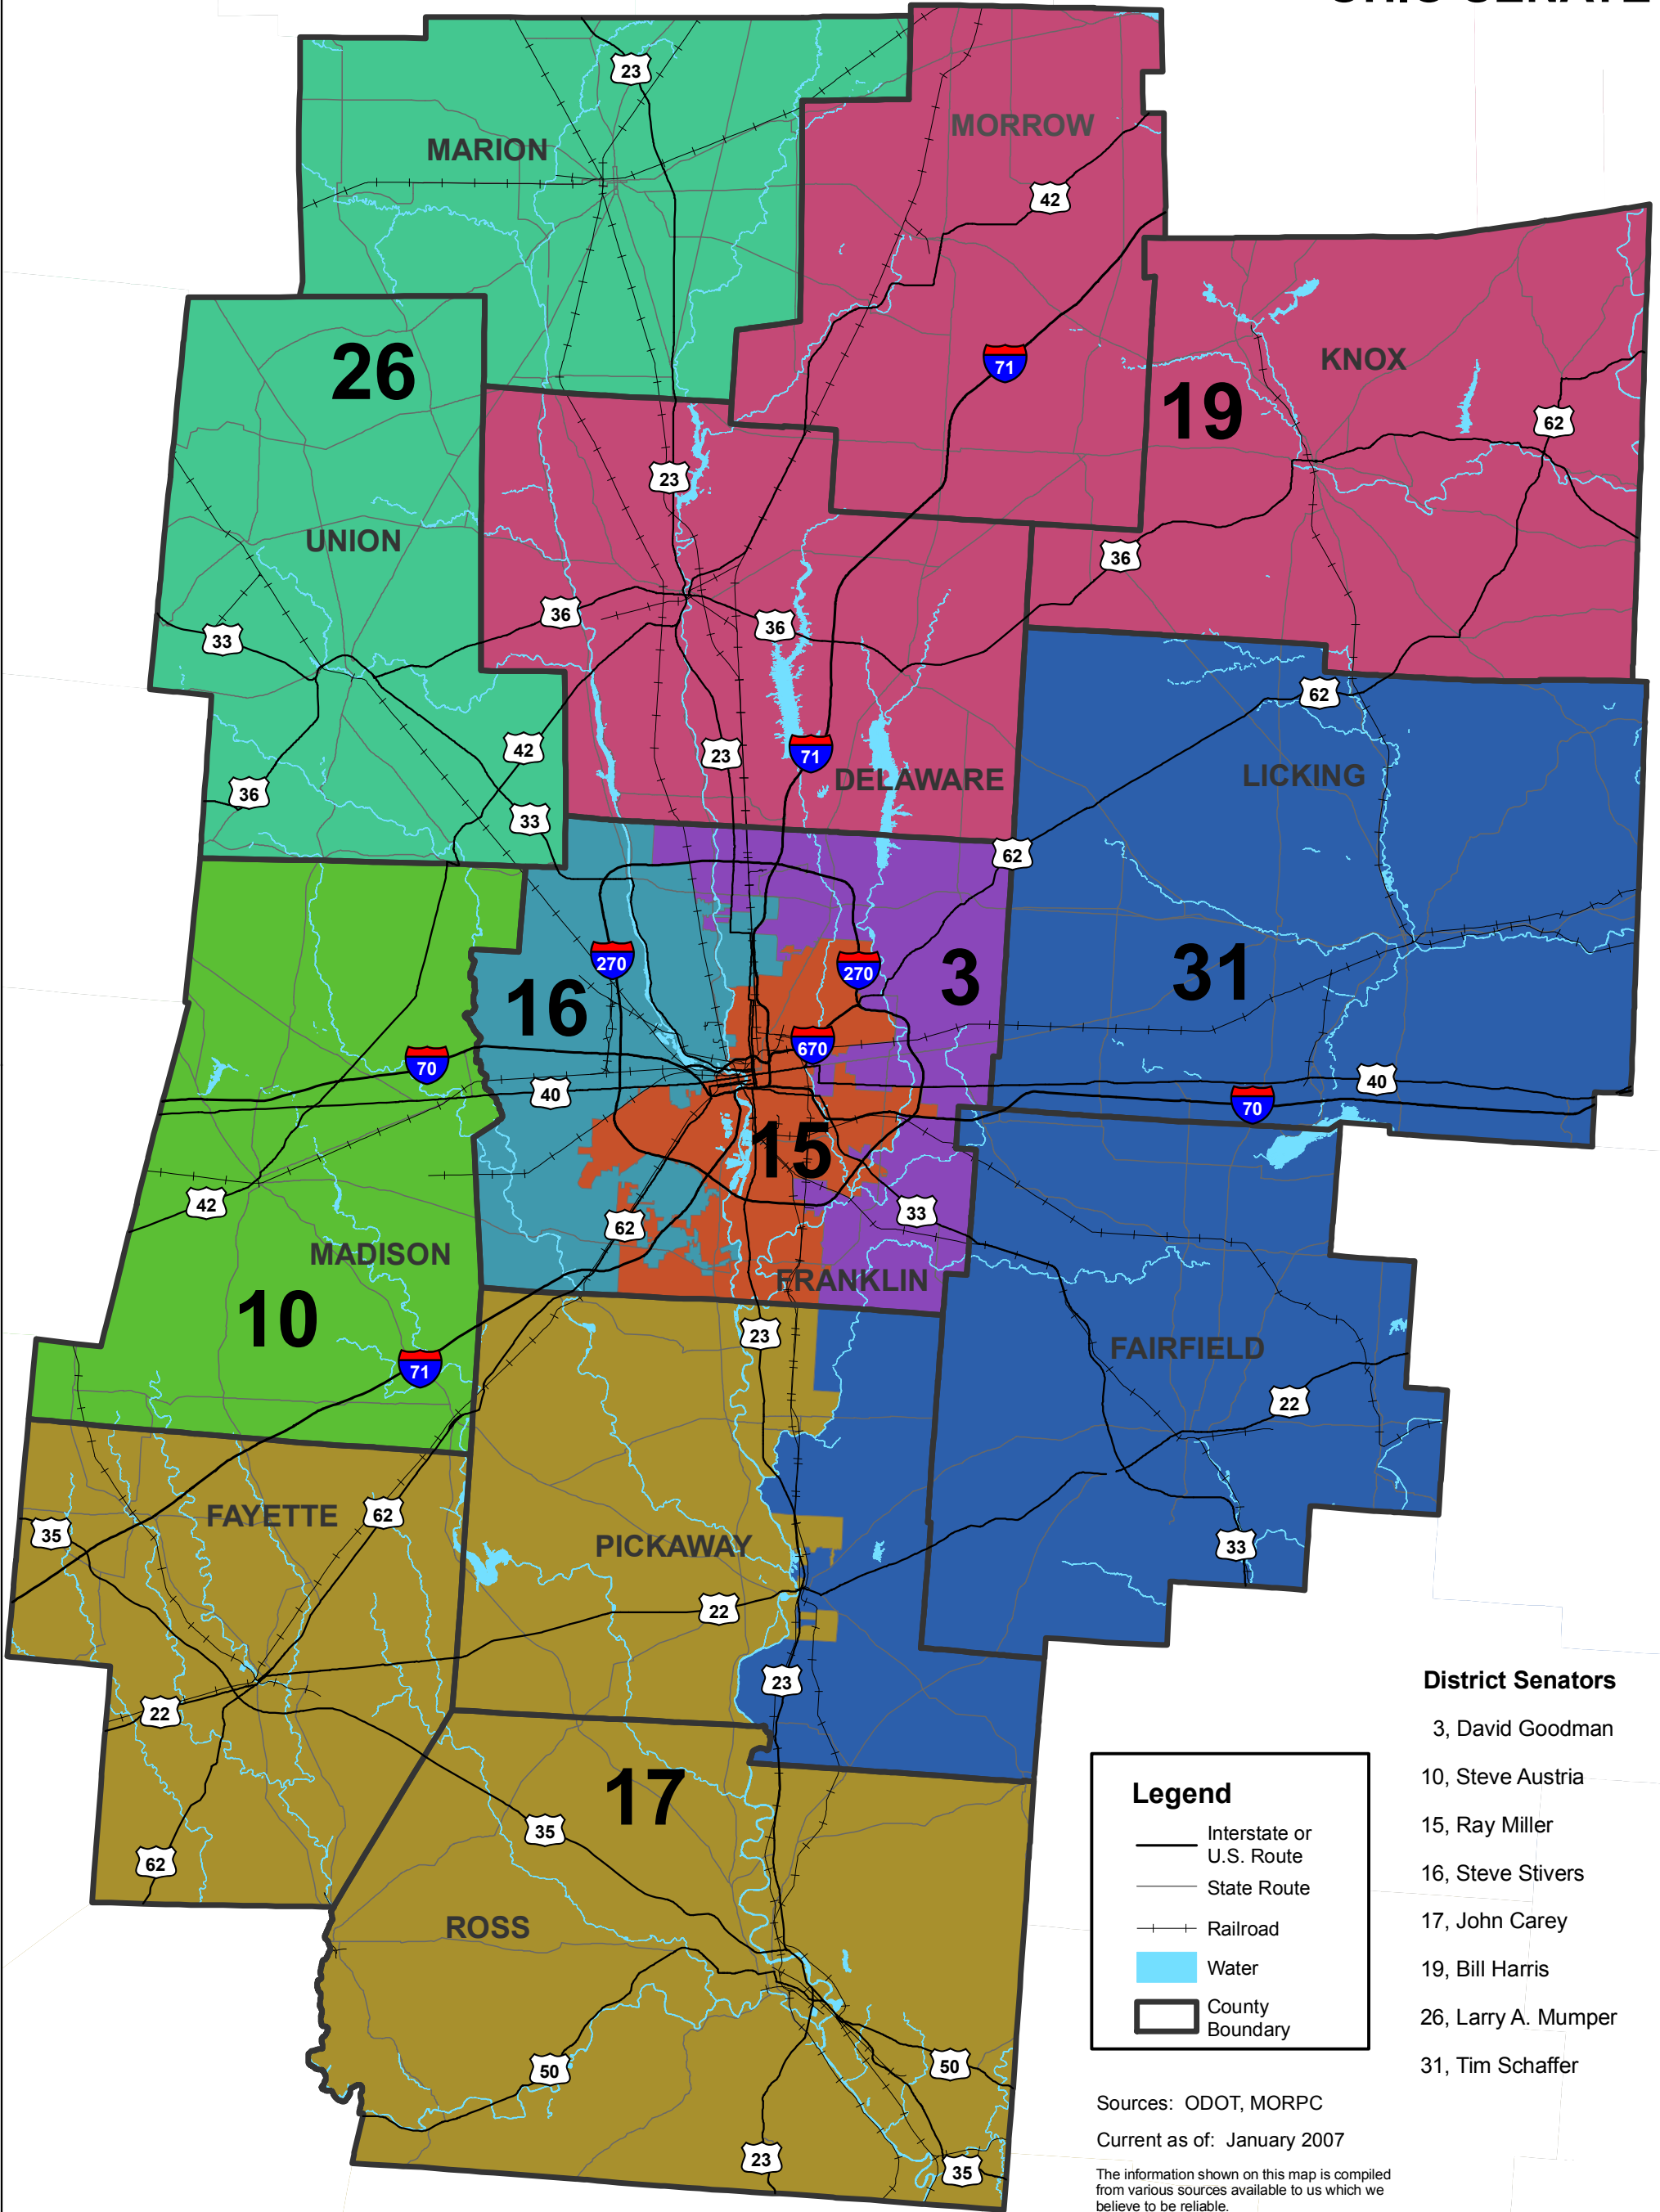

# 127th Ohio General Assembly 2007 - 2008

## OHIO SENATE

MORPC  
 GIS  
 WEB  
 DATA  
 PORT

Transportation  
 Land Use  
 Demographics  
 Environmental  
 Justice

Mid-Ohio Regional Planning Commission  
 285 East Main Street  
 Columbus, Ohio 43215-5272  
 614.228.2663  
 www.morpc.org