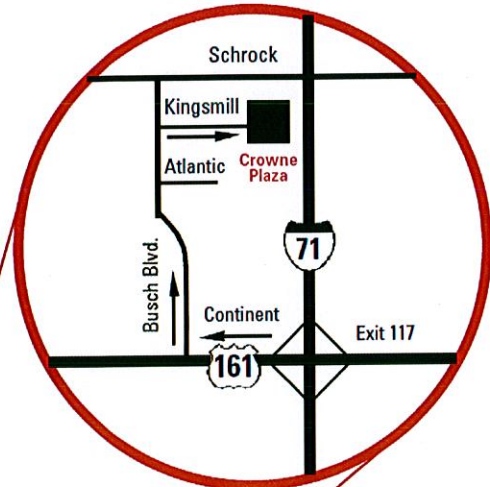

HOTEL INFORMATION

To make a reservation call: 614-885-1885 or 800-996-8916

Group Code: ITS

Group Rate Reservation Deadline: February 13, 2013

Room Rate: \$110 per night (plus applicable taxes)

CROWNE PLAZA[®]

COLUMBUS NORTH

6500 Doubletree Avenue
Columbus, Ohio 43229
(614) 885-1885

From: I-71
Take the Route 161 Exit (#117).
Turn west onto Route 161.
Turn right on Busch Boulevard.
Go three (3) traffic lights to
Kingsmill Parkway and turn right.
Kingsmill goes directly into
the Crowne Plaza parking lot.