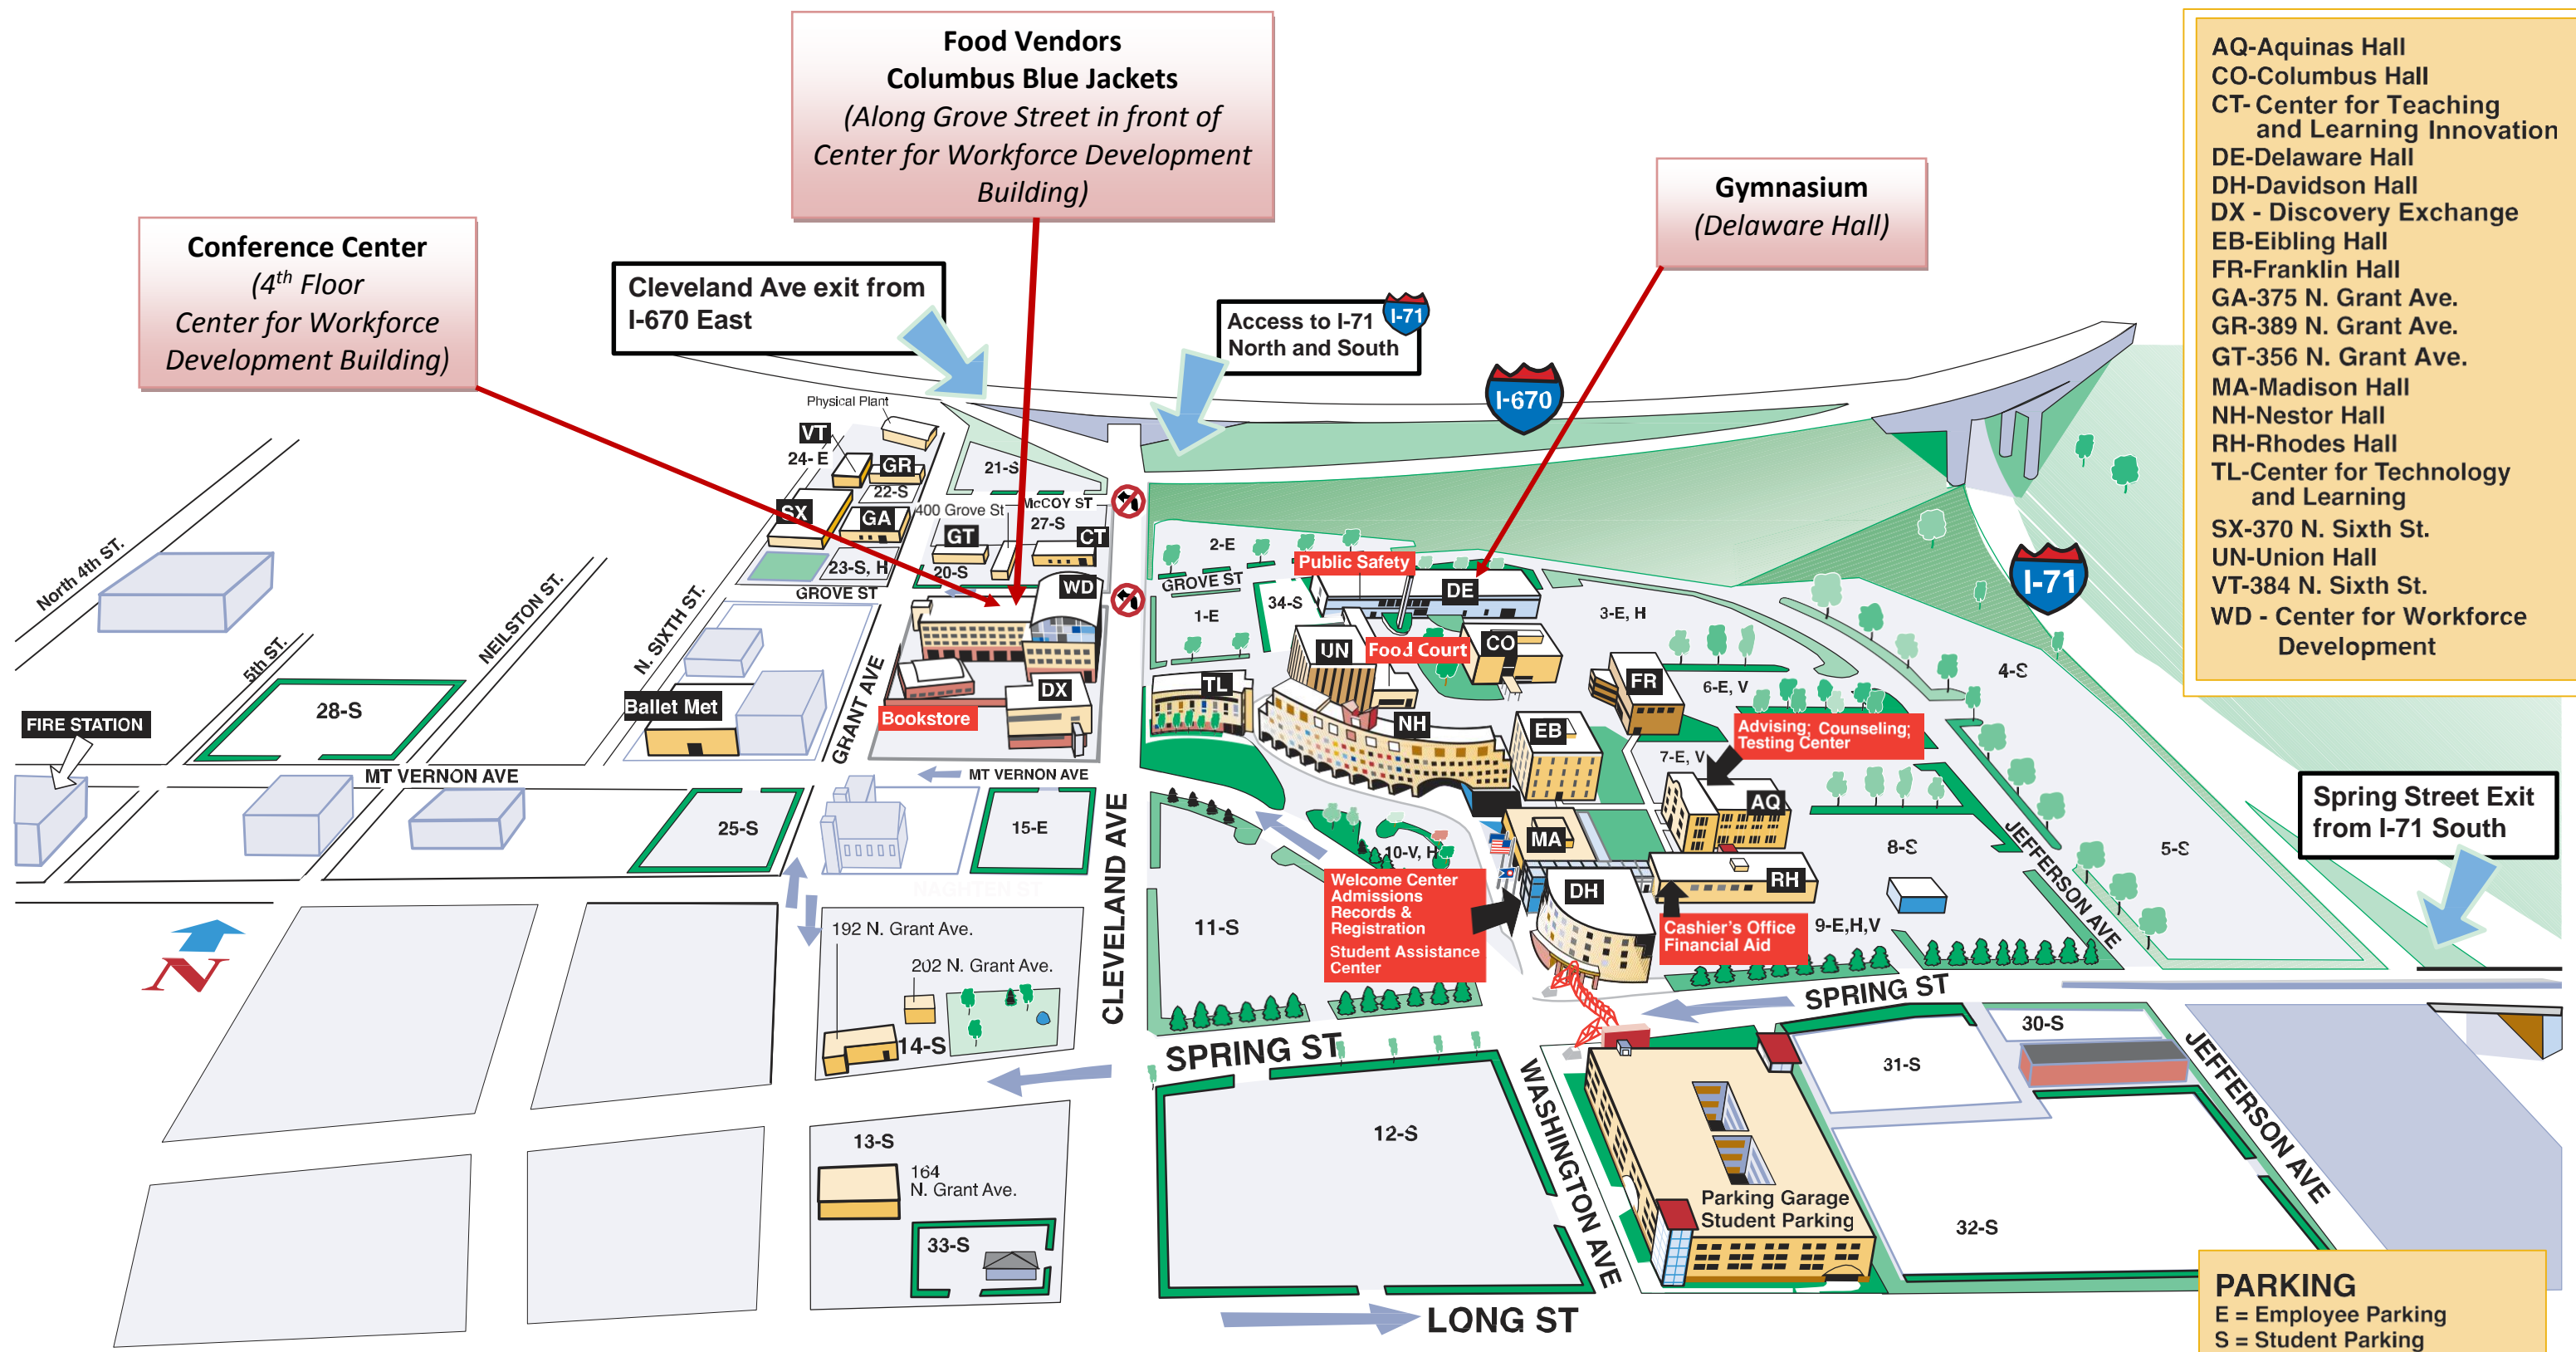

**Map and Directions to Columbus State Community College
Conference Center – 315 Cleveland Ave, Columbus, OH 43215**

Conference Center
 (4th Floor
 Center for Workforce
 Development Building)

Food Vendors
Columbus Blue Jackets
*(Along Grove Street in front of
 Center for Workforce Development
 Building)*

Gymnasium
(Delaware Hall)

**Cleveland Ave exit from
 I-670 East**

Access to I-71
 North and South

- AQ-Aquinas Hall
- CO-Columbus Hall
- CT-Center for Teaching and Learning Innovation
- DE-Delaware Hall
- DH-Davidson Hall
- DX - Discovery Exchange
- EB-Eibling Hall
- FR-Franklin Hall
- GA-375 N. Grant Ave.
- GR-389 N. Grant Ave.
- GT-356 N. Grant Ave.
- MA-Madison Hall
- NH-Nestor Hall
- RH-Rhodes Hall
- TL-Center for Technology and Learning
- SX-370 N. Sixth St.
- UN-Union Hall
- VT-384 N. Sixth St.
- WD - Center for Workforce Development

**Spring Street Exit
 from I-71 South**

PARKING
 E = Employee Parking
 S = Student Parking
 H = Handicapped Parking
 V = Visitor Parking
 The parking garage is open to both employees and students

192 N. Grant Ave.
 202 N. Grant Ave.
 14-S

13-S
 164 N. Grant Ave.
 33-S

Welcome Center
 Admissions
 Records &
 Registration
 Student Assistance
 Center

Cashier's Office
 Financial Aid

Advising; Counseling;
 Testing Center

Food Court

Public Safety

Bookstore