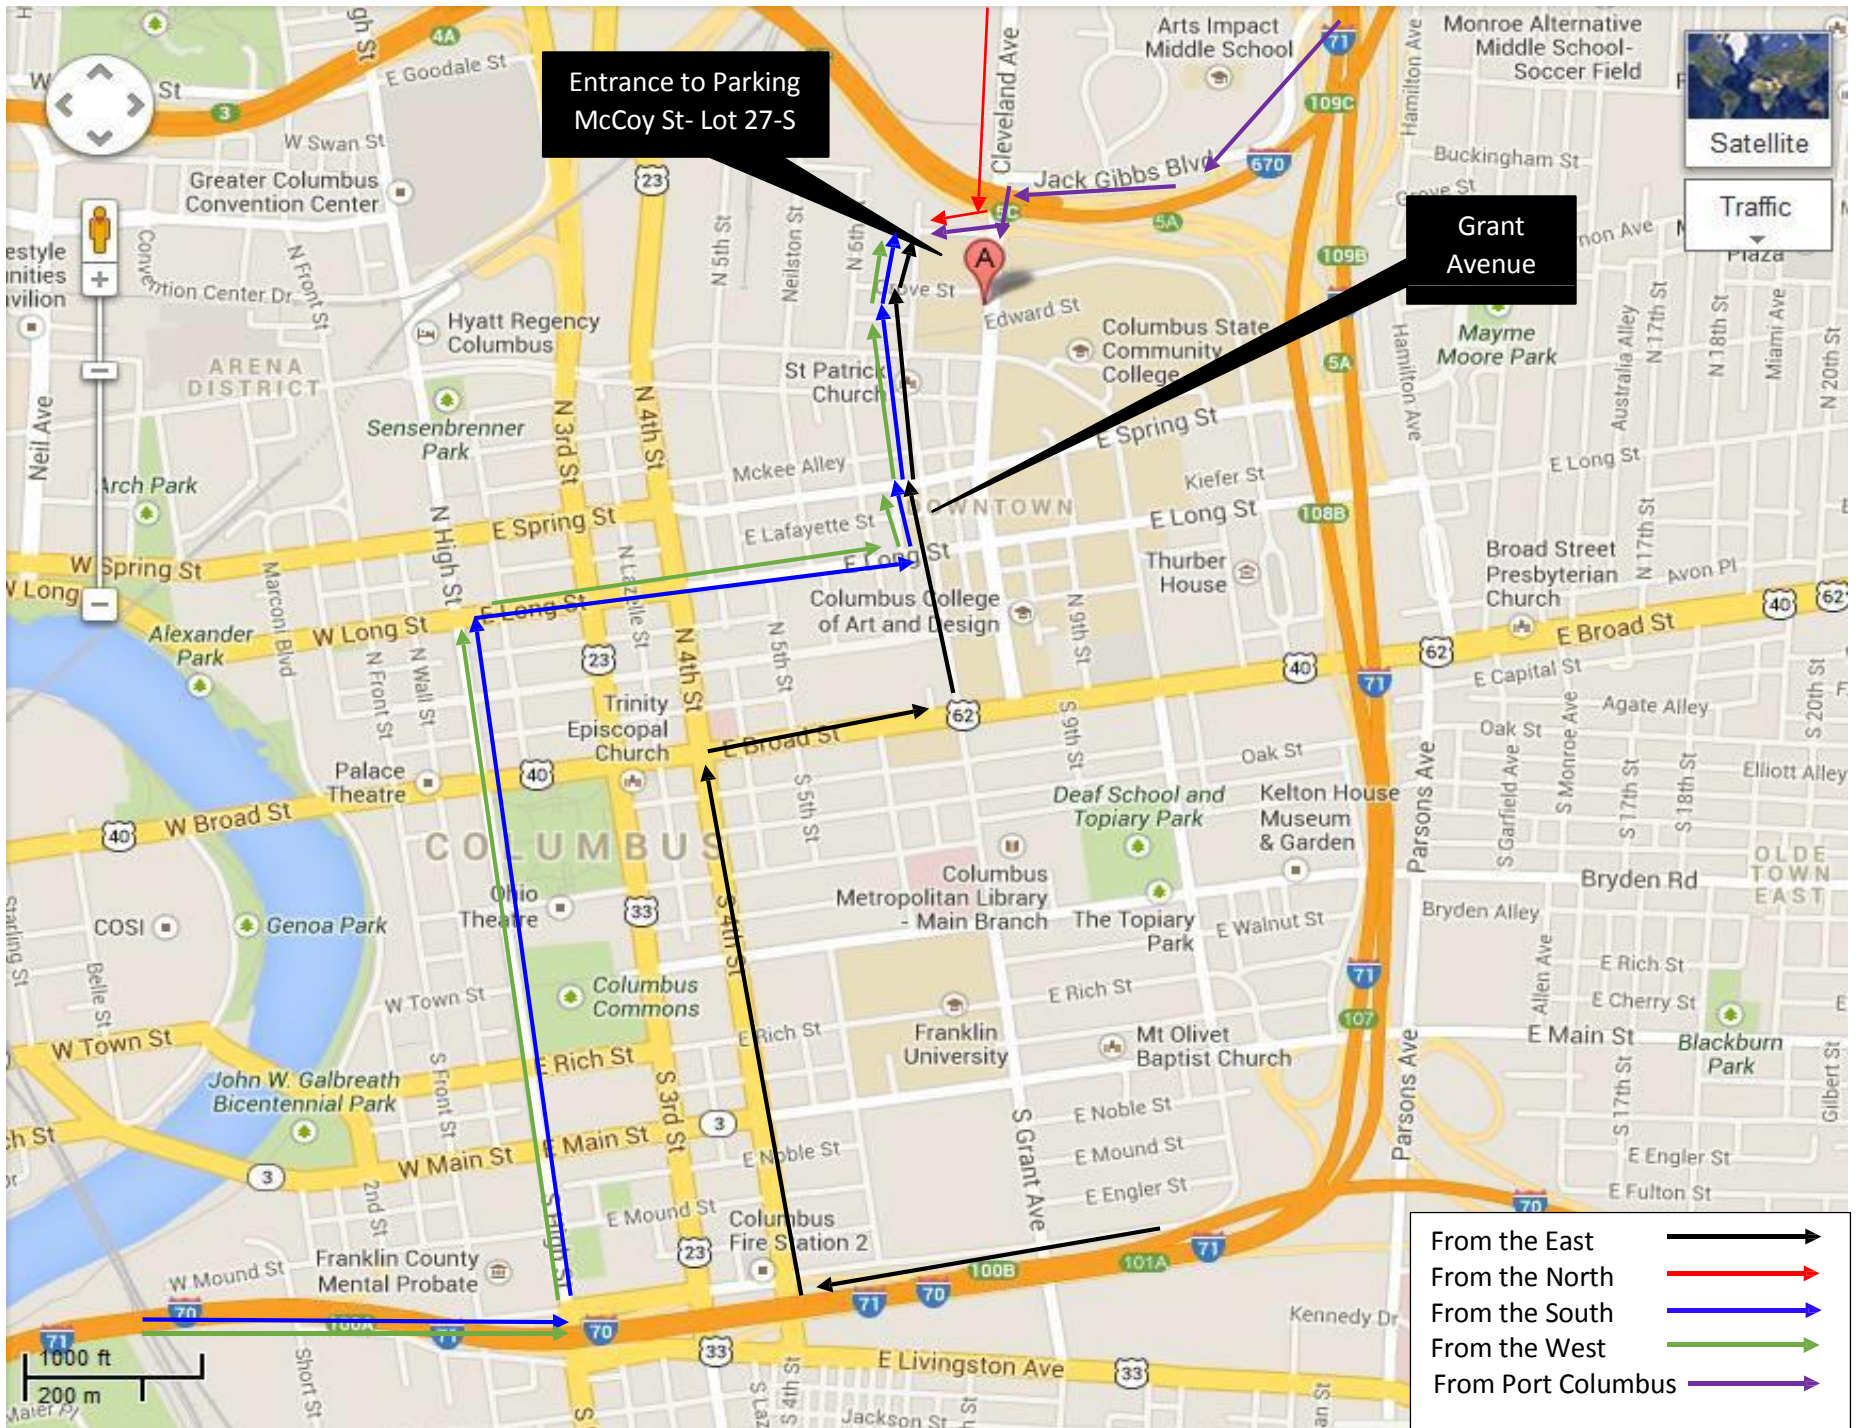

**Map and Directions to Columbus State Community College
Conference Center – 315 Cleveland Ave, Columbus, OH 43215**

Conference Center
 (4th Floor
 Center for Workforce
 Development Building)

Food Vendors
Columbus Blue Jackets
*(Along Grove Street in front of
 Center for Workforce Development
 Building)*

Gymnasium
(Delaware Hall)

**Cleveland Ave exit from
 I-670 East**

Access to I-71
 North and South

- AQ-Aquinas Hall
- CO-Columbus Hall
- CT-Center for Teaching and Learning Innovation
- DE-Delaware Hall
- DH-Davidson Hall
- DX - Discovery Exchange
- EB-Eibling Hall
- FR-Franklin Hall
- GA-375 N. Grant Ave.
- GR-389 N. Grant Ave.
- GT-356 N. Grant Ave.
- MA-Madison Hall
- NH-Nestor Hall
- RH-Rhodes Hall
- TL-Center for Technology and Learning
- SX-370 N. Sixth St.
- UN-Union Hall
- VT-384 N. Sixth St.
- WD - Center for Workforce Development

**Spring Street Exit
 from I-71 South**

PARKING
 E = Employee Parking
 S = Student Parking
 H = Handicapped Parking
 V = Visitor Parking
 The parking garage is open to both employees and students

192 N. Grant Ave.
 202 N. Grant Ave.
 14-S