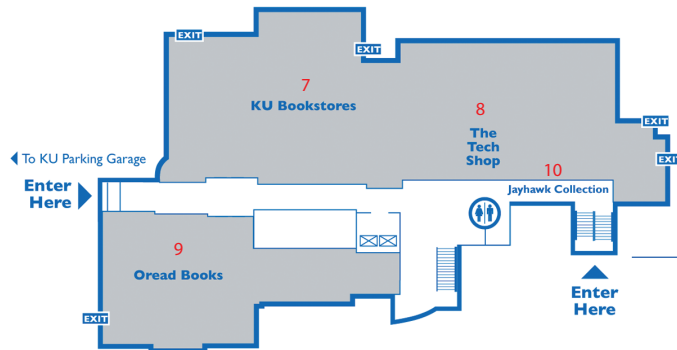

## Level 1

- 1 - Jaybowl
- 2 - Jaybowl Engraving
- 3 - Hawk's Nest
- 4 - Milton's Coffee Shop
- 5 - Tunnel
- 6 - Hawk's Nest
- 7 - Baumgartner Terrace

## Level 2

- 7 - The KU Bookstore
- 8 - The Tech Shop
- 9 - Oread Books
- 10 - Jayhawk Collection

## Level 3

- 11 - KU Media Productions
- 12 - Union I.T.
- 13 - The Market
- 14 - KU Dining Offices
- 15 - Salon Hawk
- 16 - FedEx Office
- 17 - Alcoves A-G
- 18 - Impromptu Cafe
- 19 - KJHK
- 20 - Dining Area

## Level 5

- 35 - Regionalist
- 36 - Big 12
- 37 - Jayhawk
- 38 - Parlors
- 39 - Ballroom
- 40 - Woodruff
- 41 - International
- 42 - Governor's
- 43 - Market