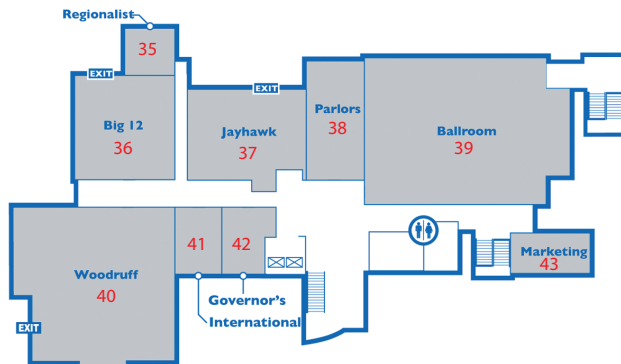

## Level 3

- 11 - KU Media Productions
- 12 - Union I.T.
- 13 - The Market
- 14 - KU Dining Offices
- 15 - Salon Hawk
- 16 - FedEx Office
- 17 - Alcoves A-G
- 18 - Impromptu Cafe
- 19 - KJHK
- 20 - Dining Area

# KANSAS UNION DIRECTORY

- 21 - Alderson Auditorium
- 22 - Herb Harris Computer Lab
- 23 - Kaplan
- 24 - Hawk Shop
- 25 - ATM
- 26 - Student Involvement and Leadership Center
- 27 - KU Card Center
- 28 - Commerce Bank
- 29 - KU Info
- 30 - Pulse
- 31 - Lobby
- 32 - Union Programs/Box Office
- 33 - Traditions Lounge
- 34 - Administration:  
KU Catering  
KU Event Services  
Room Reservations

## Level 4

## Level 5

- 35 - Regionalist
- 36 - Big 12
- 37 - Jayhawk
- 38 - Parlors
- 39 - Ballroom
- 40 - Woodruff
- 41 - International
- 42 - Governor's
- 43 - Market