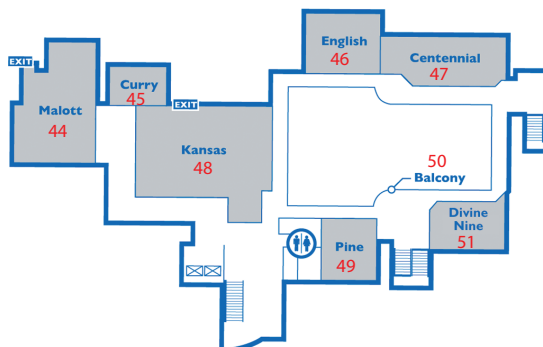

## Level 3

- 11 - KU Media Productions
- 12 - Union I.T.
- 13 - The Market
- 14 - KU Dining Offices
- 15 - Salon Hawk
- 16 - FedEx Office
- 17 - Alcoves A-G
- 18 - Impromptu Cafe
- 19 - KJHK
- 20 - Dining Area

## Level 4

## Level 5

- 35 - Regionalist
- 36 - Big 12
- 37 - Jayhawk
- 38 - Parlors
- 39 - Ballroom
- 40 - Woodruff
- 41 - International
- 42 - Governor's
- 43 - Market

## Level 6

- 44 - Malott
- 45 - Curry
- 46 - English
- 47 - Centennial
- 48 - Kansas
- 49 - Pine
- 50 - Balcony
- 51 - Divine Nine