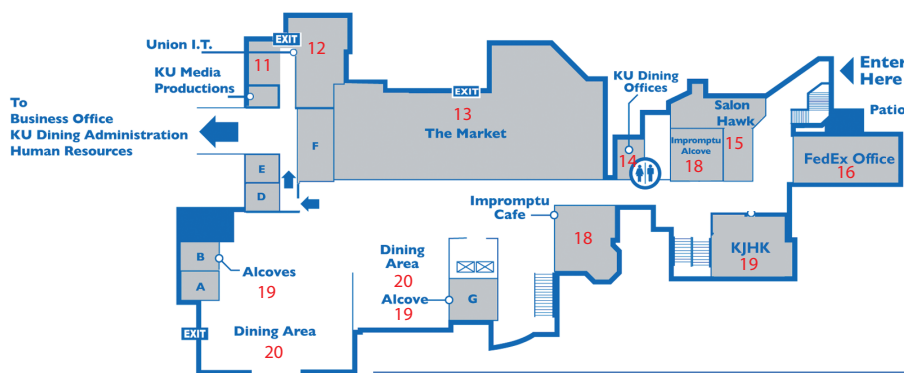

## Level 1

- 1 - Jaybowl
- 2 - Jaybowl Engraving
- 3 - Hawk's Nest
- 4 - Milton's Coffee Shop
- 5 - Tunnel
- 6 - Hawk's Nest
- 7 - Baumgartner Terrace

## Level 2

- 7 - The KU Bookstore
- 8 - The Tech Shop
- 9 - Oread Books
- 10 - Jayhawk Collection

## Level 3

- 11 - KU Media Productions
- 12 - Union I.T.
- 13 - The Market
- 14 - KU Dining Offices
- 15 - Salon Hawk
- 16 - FedEx Office
- 17 - Alcoves A-G
- 18 - Impromptu Cafe
- 19 - KJHK
- 20 - Dining Area

## Level 5

- 35 - Regionalist
- 36 - Big 12
- 37 - Jayhawk
- 38 - Parlors
- 39 - Ballroom
- 40 - Woodruff
- 41 - International
- 42 - Governor's
- 43 - Market