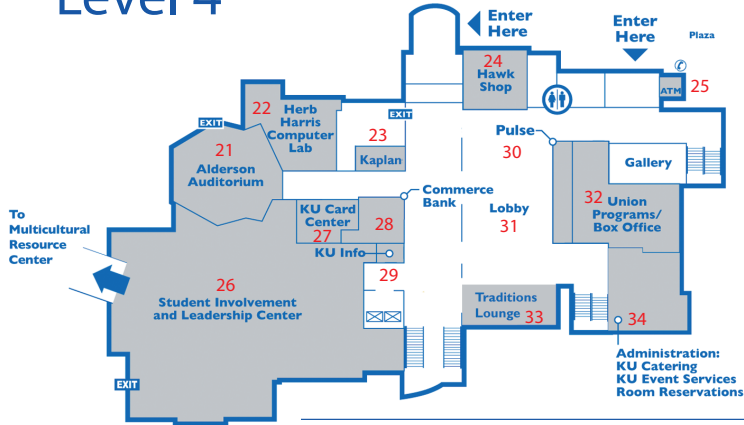

## Level 3

- 11 - KU Media Productions
- 12 - Union I.T.
- 13 - The Market
- 14 - KU Dining Offices
- 15 - Salon Hawk
- 16 - FedEx Office
- 17 - Alcoves A-G
- 18 - Impromptu Cafe
- 19 - KJHK
- 20 - Dining Area

# KANSAS UNION DIRECTORY

- 21 - Alderson Auditorium
- 22 - Herb Harris Computer Lab
- 23 - Kaplan
- 24 - Hawk Shop
- 25 - ATM
- 26 - Student Involvement and Leadership Center
- 27 - KU Card Center
- 28 - Commerce Bank
- 29 - KU Info
- 30 - Pulse
- 31 - Lobby
- 32 - Union Programs/Box Office
- 33 - Traditions Lounge
- 34 - Administration:  
KU Catering  
KU Event Services  
Room Reservations

## Level 4

## Level 5

- 35 - Regionalist
- 36 - Big 12
- 37 - Jayhawk
- 38 - Parlors
- 39 - Ballroom
- 40 - Woodruff
- 41 - International
- 42 - Governor's
- 43 - Market