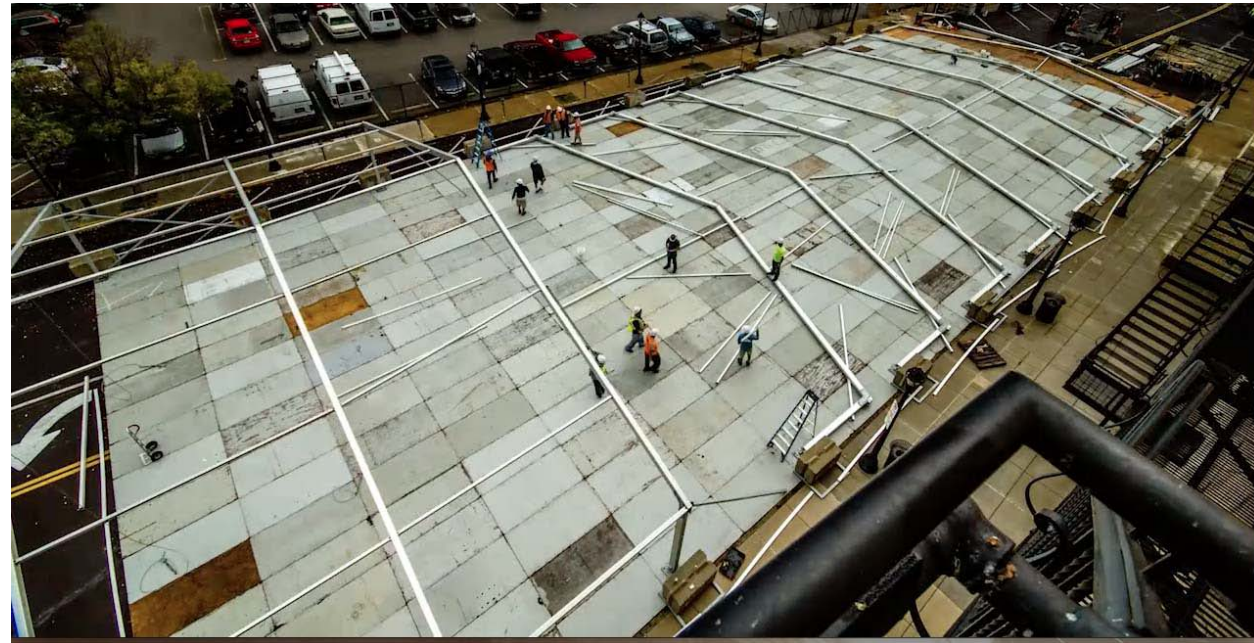

5 days to erect tent

66' x 182' Clearspan tent

1200 lb. weight balast

2014 ADMEI  
Achievement Awards  
Best Innovative Event  
\$100,000.00 - \$200,000.00

The annual Red Velvet Gala is the symphony's largest yearly fundraiser. The event attracts five hundred symphony patrons who enjoyed a concert by world renowned Cellist Yo-Yo Ma, cocktails, dinner, dessert and dancing.