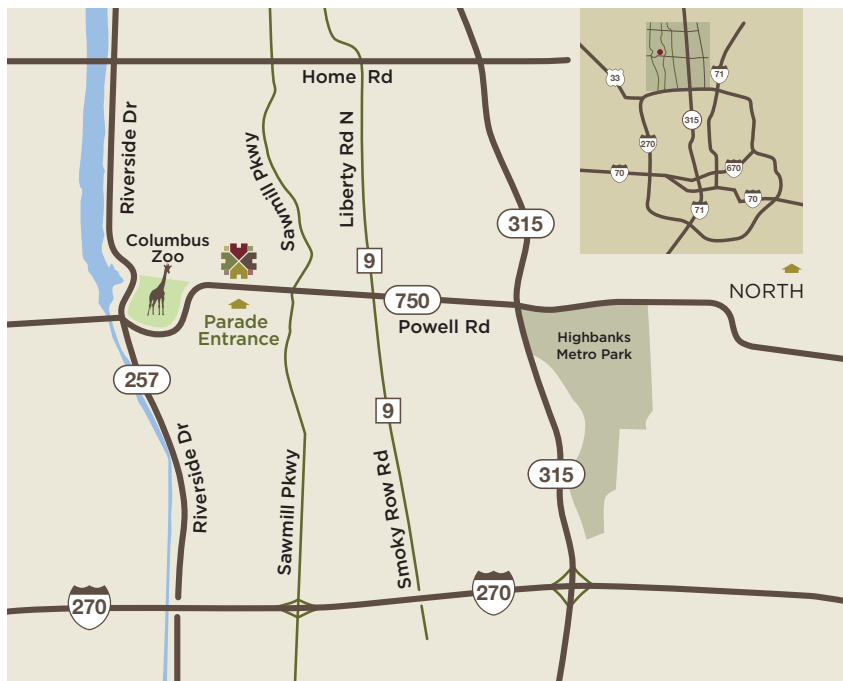

DIRECTIONS

TO THE 2016 BIA PARADE OF HOMES

**AT VERONA IN POWELL
SOUTHERN DELAWARE COUNTY**

DIRECTIONS

Verona is located just east of the Columbus Zoo on Powell Road (SR 750). From I-270, take the Sawmill Road exit and travel North approx. 4 miles on Sawmill Road (which will turn into Sawmill Parkway). Turn left (West) on to Powell Road (SR 750) and travel approx. 0.7 miles. The entrance to Verona will be on your right (watch for signs).

FOR GPS DEVICES

Because of the new nature of the development, the address for the BIA Parade of Homes may not register on your GPS device.

However, the Verona development is located on the site of the former Shamrock Golf Club (4436 Powell Road, Powell, Ohio 43065).