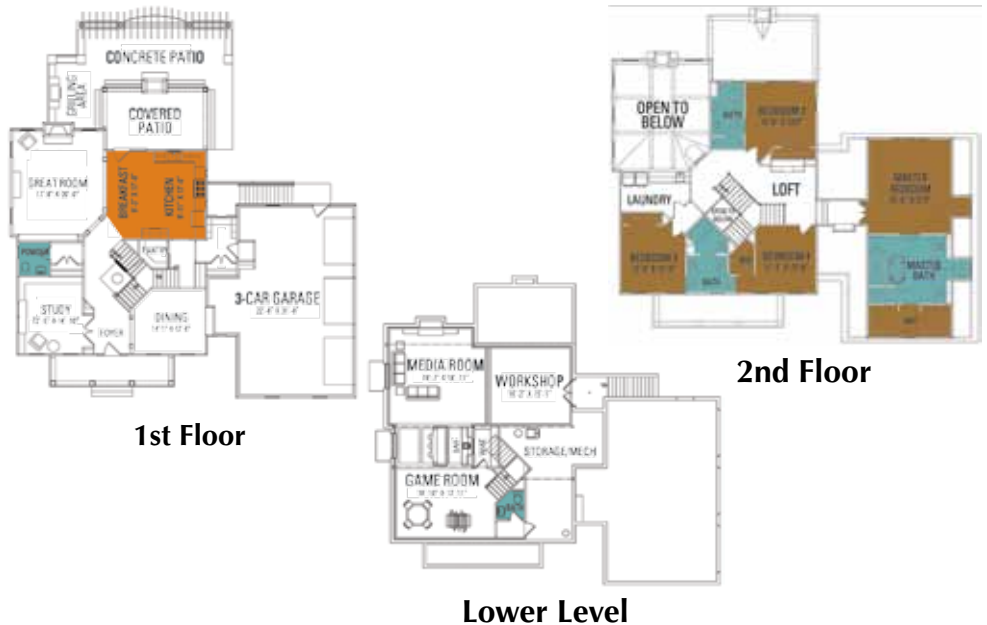

12. MILLER-TROYER CUSTOM HOMES, REMODELING & AMISH CABINetry  
MILLERTROYER.COM

The foyer chandelier is custom designed using the classic milk bottle as inspiration.

**MUST SEE:** The secluded owners' retreat is reached by traveling through a barreled-ceiling hallway incorporating a built-in library bookcase.

Sq. ft.: 4,700  
Beds/Baths:  
4/3 Full, 2 Half  
Garage size: 3-Car  
Price: \$638,900

**OUTSTANDING FEATURES**

- Unique "Farmhouse Chic" Interior Design
- Beautiful Two-toned Amish Custom Cabinets
- Amish Artisans On-hand to Demonstrate Techniques
- Extensive Custom Outdoor Living Space
- Covered Porch and Patio