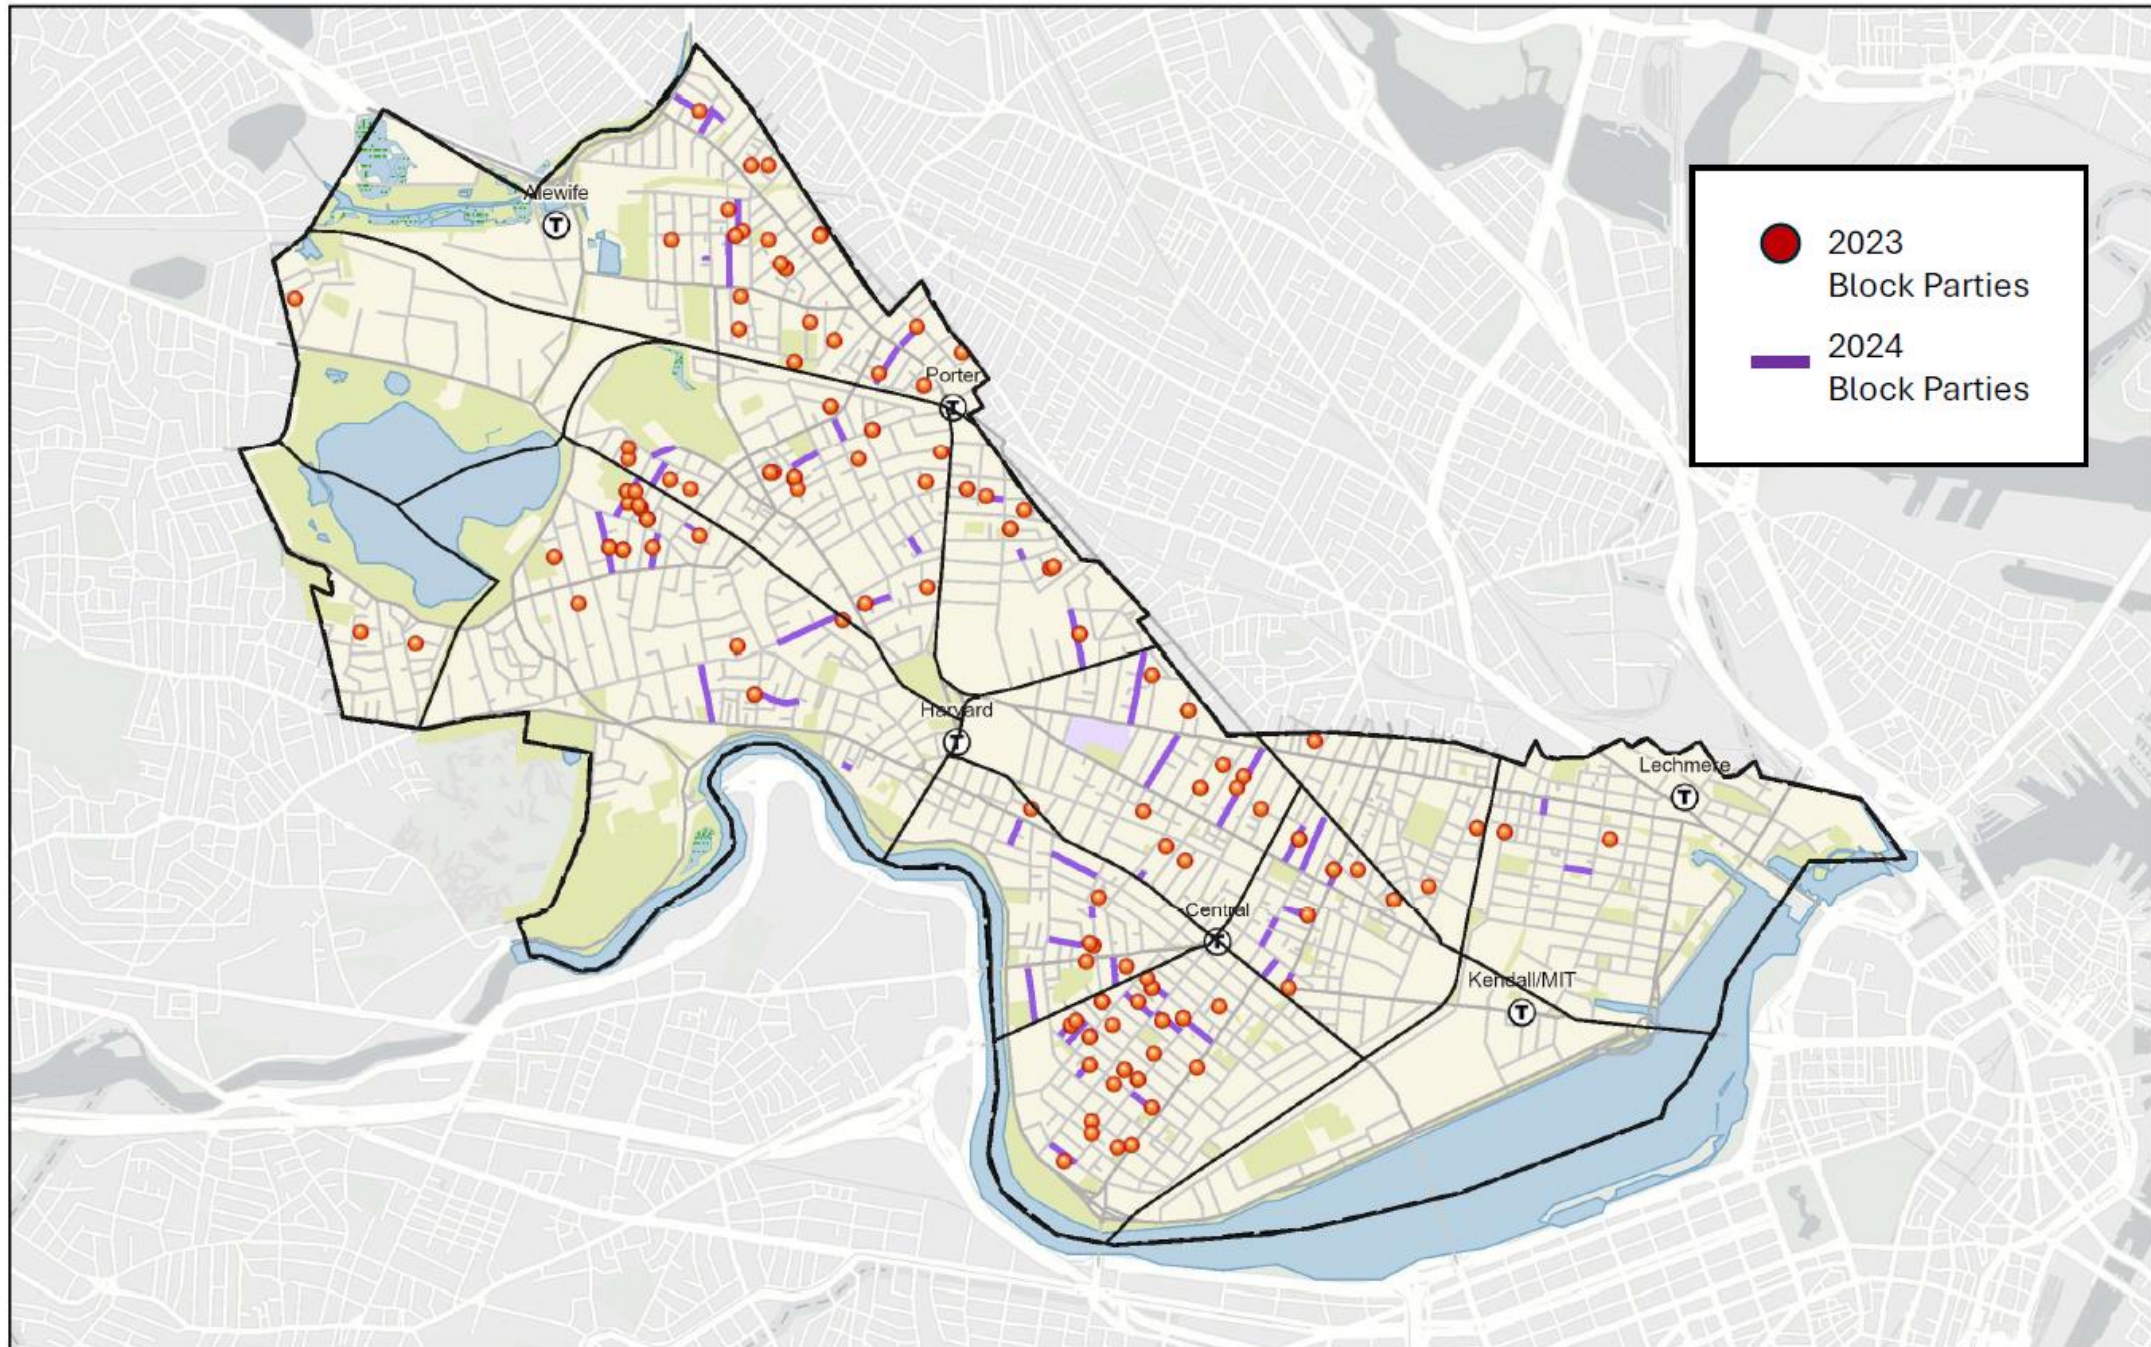

Movie Night
THURSDAY, AUGUST 15
AT 7:30PM

MIDDLE SCHOOL MONDAY
RESCHEDULED
Monday
1pm-4pm
THE SHADE SITE @ DONNELLY FIELD
CURATED FOR TEENS, BY TEENS!

Social and Community Resilience

BLOCK PARTIES

2024 PARTY SEASON

● 2023
Block Parties

— 2024
Block Parties

Alewife

Porter

Harvard

Central

Kendall/MIT

Lechmere