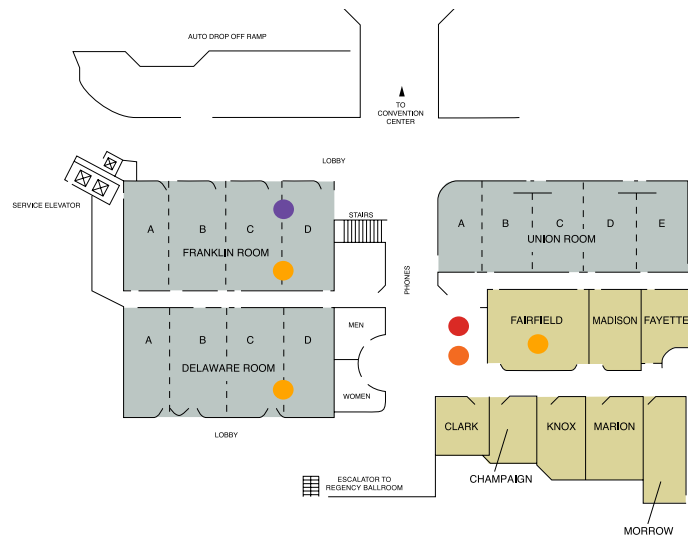

HOTEL MAP

HYATT REGENCY COLUMBUS

DIRECTIONS:

From Port Columbus International Airport (7 miles): Take I-670 West to the Third St. Exit. Turn right at the first stoplight (Chestnut St.), turn right at High St. and right at Nationwide Blvd. Hotel is on the left.

FIRST FLOOR

SECOND FLOOR

Breakouts & Receptions/Exhibitor Marketplace

● Registration	● Gala & Luncheon
● Breakouts	● Student Session
● Silent Auction	

THIRD FLOOR

Gala Dinner/Luncheon